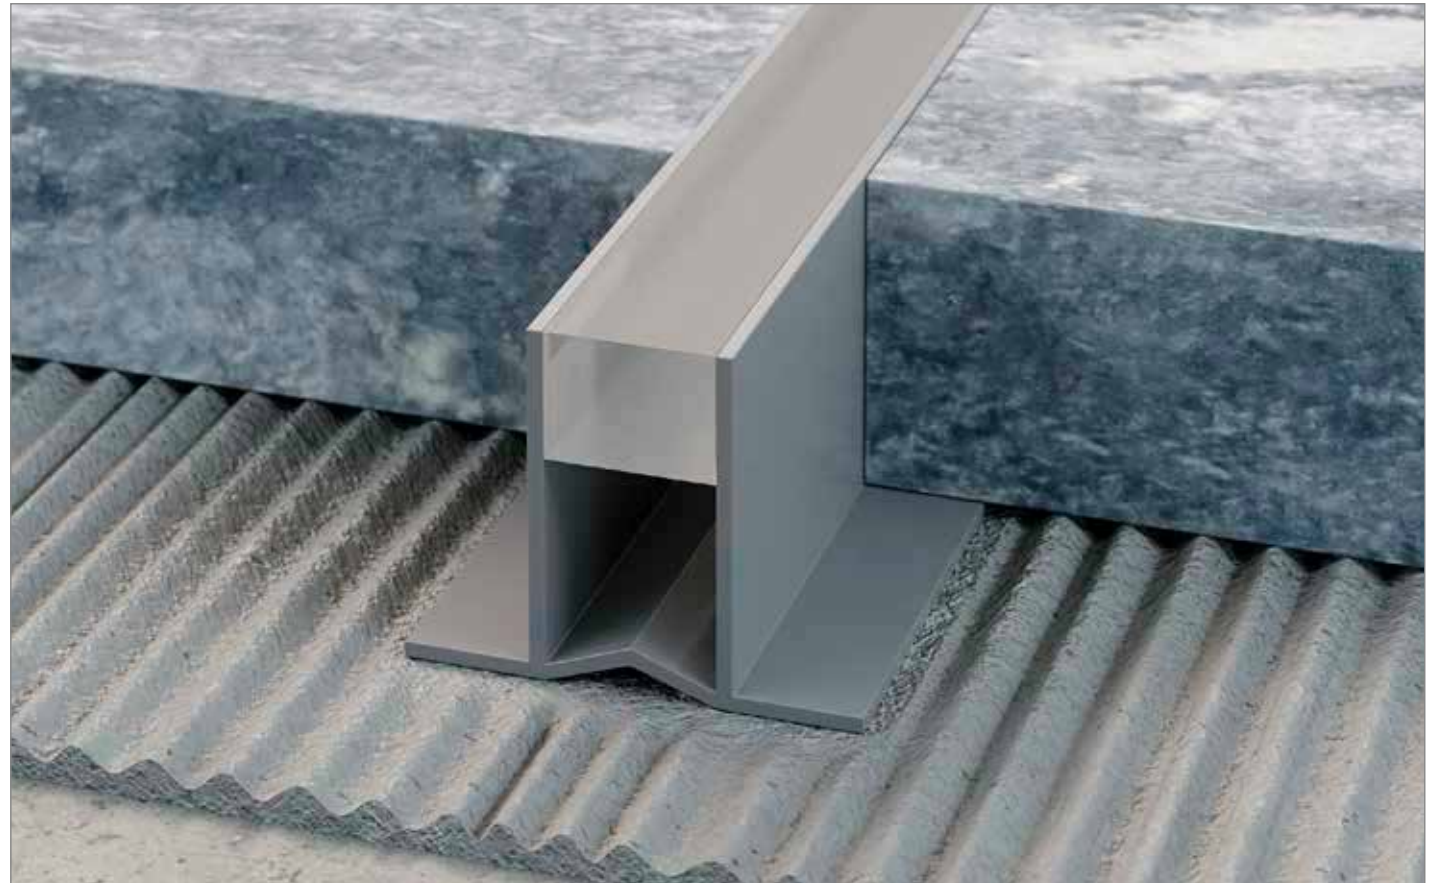

Series F MAIKURO

Vinyl Resin
Floor to Floor

Product Info

MAIKURO control joint are for compensating floor tensions in large areas, especially in public or commercial spaces and Maikuro is a functional solution which prevents cracks in the flooring.

MAIKURO Control joint Sightline insert is soft PVC.

MIE...

Control Joint Dimentions

ARTICLE	HEIGHT H (mm)	THICKNESS T (mm)	SIGHTLINE A (mm)	LENGHT/PC (Mtr)	ORDER CODE
MIF	8, 10, 12 14, 16, 20	01	06	2.44\3.0	MIF-H-T-A

» When ordering specify the color of slightline.

Colors

DARK GREY for rigid and flexible part

LIGHT GREY for rigid and flexible part

* Colour can be customized.