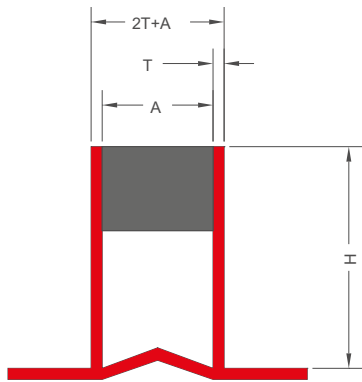

Series F MAIKURO

Vinyl Resin
Floor to Floor

Product Info

MAIKURO control joint are for compensating floor tensions in large areas, especially in public or commercial spaces and Maikuro is a functional solution which prevents cracks in the flooring.

MAIKURO Control joint Sightline insert is soft PVC.

MIE...

Control Joint Dimentions

ARTICLE	HEIGHT H (mm)	THICKNESS T (mm)	SIGHTLINE A (mm)	LENGHT/PC (Mtr)	ORDER CODE
MIF	8, 10, 12 14, 16, 20	01	06	2.44\3.0	MIF-H-T-A