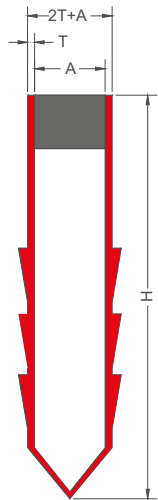

Series E MAIKURO

Vinyl Resin
Floor to Floor

Product Info

MAIKURO control joint are for compensating floor tensions in large areas, especially in public or commercial spaces and Maikuro is a functional solution which prevents cracks in the flooring.

MAIKURO Control joint Sightline insert is soft PVC.

MIE...

Control Joint Dimentions

| ARTICLE | HEIGHT H (mm) | THICKNESS T (mm) | SIGHTLINE A (mm) | LENGHT/PC (Mtr) | ORDER CODE |
|---------|------------------|---------------------|---------------------|--------------------|---------------|
| MIE | 25, 35, 45 | 01 | 06 | 2,44\3,0 | MIE-H-T-A |

» When ordering specify the color of slightline.

Colors

DARK GREY for rigid and flexible part

LIGHT GREY for rigid and flexible part

* Colour can be customized.